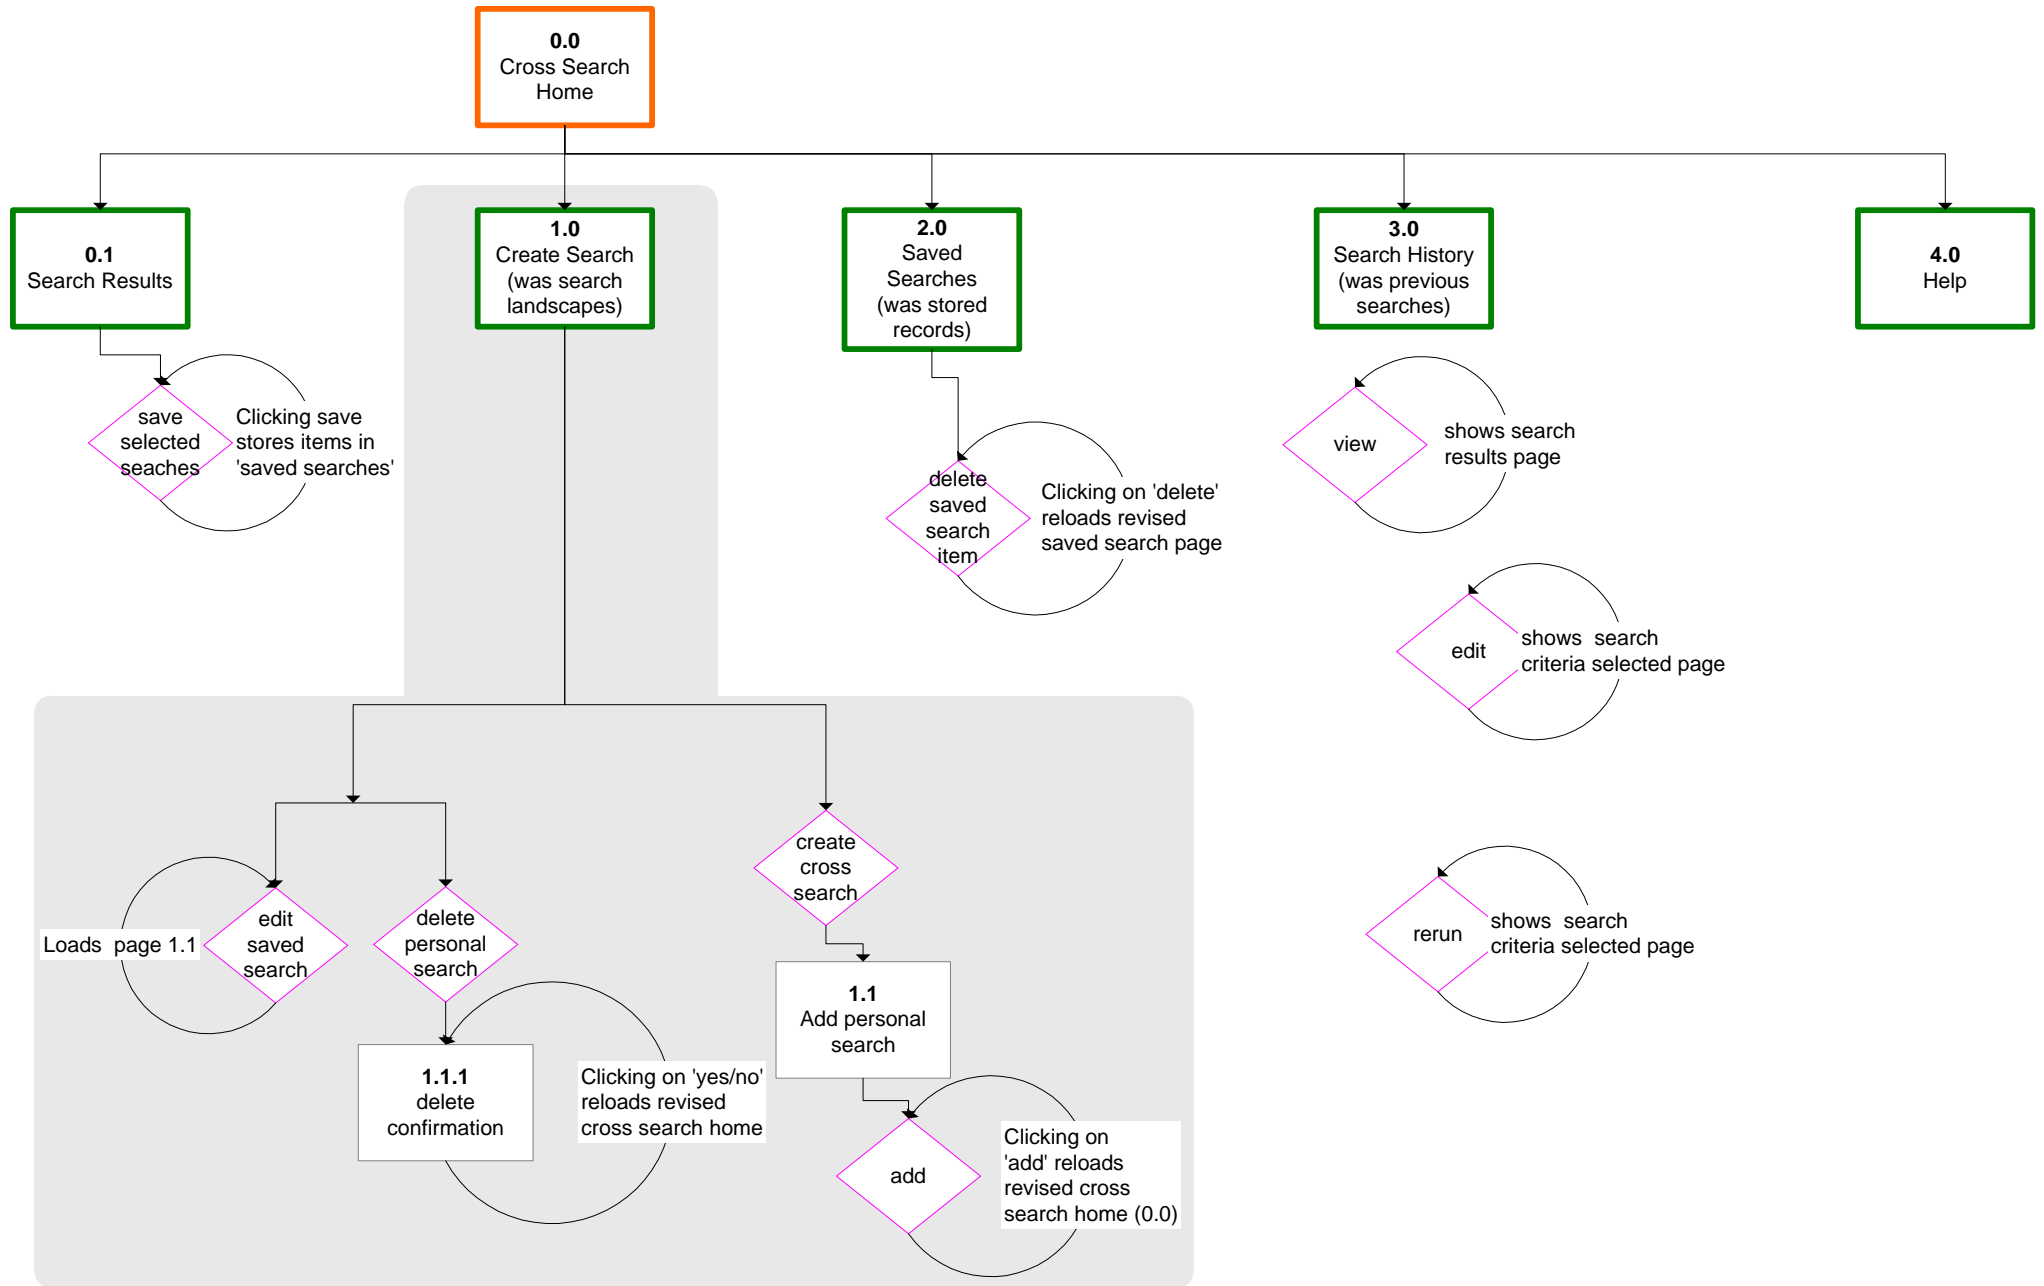

SOSIG SPP : cross search workflow

search

[advanced search](#)

Select Landscape ▼

GO

Dynamic
Dropdown

Search Features

New Search